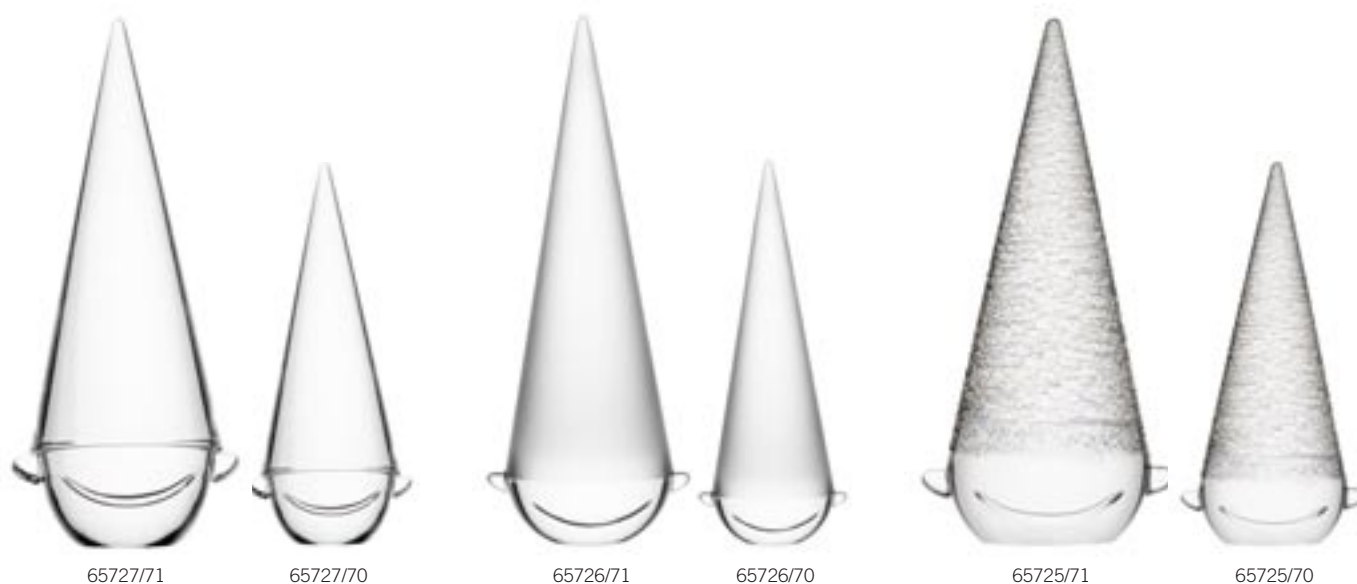

ORREFORS CHRISTMAS

Artikel Article	Höjd Height mm	Bredd Width mm	Capacity cl
65725/70 "HAPPY" TOMTE GLITTER LÅG/SANTA GLITTER LOW	110	45	
65725/71 "HAPPY" TOMTE GLITTER HÖG/SANTA GLITTER HIGH	180	66	
65726/70 "HAPPY" TOMTE FROSTAD LÅG/SANTA FROSTED LOW	110	45	
65726/71 "HAPPY" TOMTE FROSTAD HÖG/SANTA FROSTED HIGH	180	66	
65727/70 "HAPPY" TOMTE KLAR LÅG/SANTA CLEAR LOW	110	45	
65727/71 "HAPPY" TOMTE KLAR HÖG/SANTA CLEAR HIGH	180	66